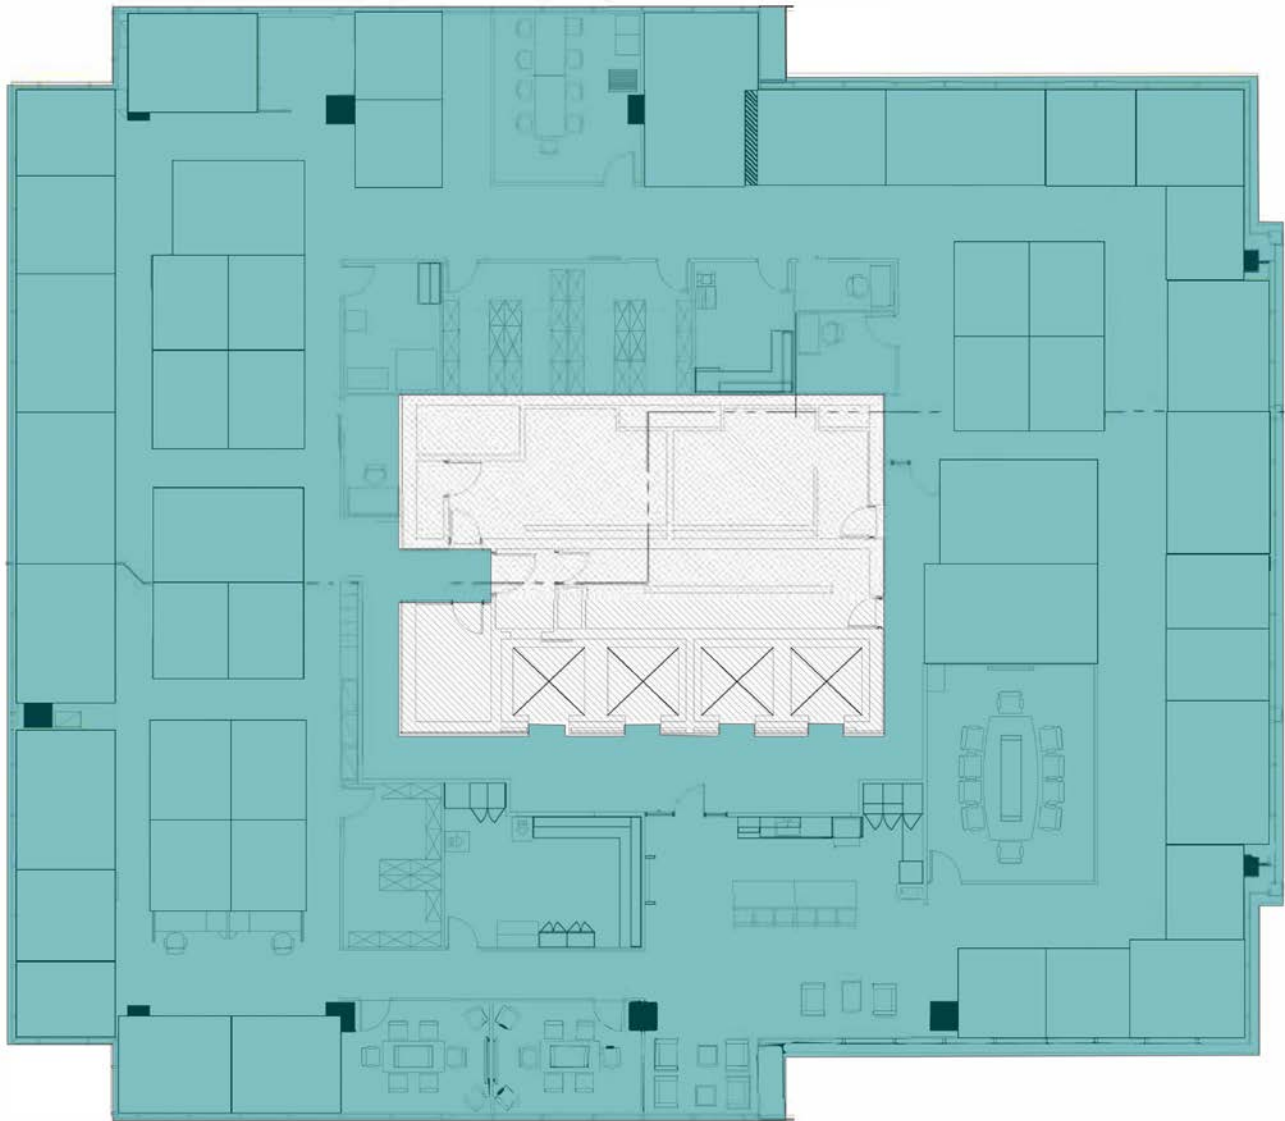

MOSAIC TOWER AT HILL CENTRE III

2010 12TH AVE. | REGINA, SK

SUITE 1600

12,829

SQUARE FEET

CHANTAL BLAISDELL

LEASING MANAGER, HARVARD DEVELOPMENTS

T | 306.777.0641 **E** | cblaisdell@harvard.ca